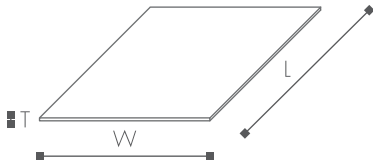

NOMA® PARKETT EXPERT BLACK ROLL 2mm

- Thickness: 2 mm ($\pm 0,5$ mm)
- Impact sound reduction ΔL_w : 20 dB (for laminates) according to DIN EN ISO 140-8 / 7172
- Walking sound improvement: 27,5% according to IHD site norm
- Thermal resistance R at 40°C: $\pm 0,039$ m²K/W according to DIN EN ISO 12667
- Thermal conductivity: $\pm 0,046$ W/m K
- Compression strength: > 9 t/m² according to ISO 844 (0,5 mm)
- Leveling of floor irregularities: $\leq 1,5$ mm
- Density: ± 100 kg/m³
- Surface mass (approx. values): ± 200 g/m²
- Application temperature range: -40 °C bis +70 °C
- Fire classification: E/Efl according to DIN EN 13501-1
- Compatibility with underfloor heating (warm water system): yes

Installations tips

- The floor must be clean, dry and flat.
- Unroll the first strip on the floor and cut it to the size required using a cutter.
- Unroll on the floor and cut the second strip, which you lay edge-to-edge against the first.
- To guarantee a good result, it is essential to attach the layers to each other, using NOMA®PARKETT ADHESIVE & FIX (adhesive tape covered with aluminium for underlay).
- Where it meets the wall, stick part of the adhesive tape on the NOMA®PARKETT EXPERT BLACK ROLL and the other against the adjacent wall.
- Repeat steps and then fit the floor.

Range of products

Type	W m	L m	T mm	Packaging unit	details
2 mm	0,99	15,2	2 $+0,5/-0,5$	24x15 m²/palet	(0,99x15,2m) = 15m²/Roll